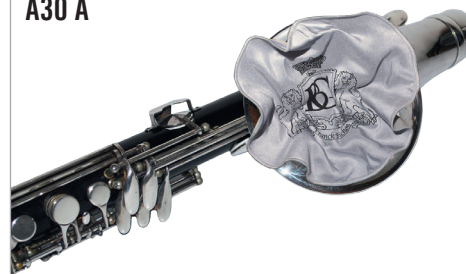

YOUTUBE

WEB

WHEN
DETAILS
MAKE THE
DIFFERENCE

MADE IN FRANCE

A30 A	BASS CLARINET	BODY SWAB	MICROFIBER + FOAM (ROUND SHAPE)
A30 CB	BASS CLARINET	BODY SWAB	MICROFIBER
A31	ALL CLARINETS	MP + NECK SWAB	MICROFIBER
A32	Bb + ALTO CLARINET	BODY SWAB	MICROFIBER
A32 S4	Bb + ALTO CLARINET	BODY SWAB	BAMBOO SILK
A33	Eb CLARINET	BODY SWAB	MICROFIBER
A62	ALL INSTRUMENTS	CARE CLOTH	MICROFIBER (REGULAR)
A62 G	ALL INSTRUMENTS	CARE GLOVE	MICROFIBER (1 SIZE)
A62 L	ALL INSTRUMENTS	CARE CLOTH	MICROFIBER (LARGE)
A65 U	ALL CLARINETS	PAD DRYER	MICROFIBER
A1B 2	ALL CLARINETS	CORK GREASE	GREASE
A40	Bb CLARINET	STAND	ABS
A68 B	Bb CLARINET	COSY	MICROFIBER
A69 M	Bb CLARINET	WARMER	MICROFIBER + POLAR WOOL+ MESH
AV FM	ALL INSTRUMENTS	FLOOR MAT	MICROFIBER + NYLON
CP CL	Bb CLARINET	COMBO PACK	A32 + A31 + A65 U
DK C	Bb CLARINET	DISCOVERY KIT	A80 S + A10 S + A65 U
PG	Eb + Bb CLARINET	MP POUCH	MICROFIBER
PM	Eb + Bb CLARINET	MP POUCH	MESH

A32

A31

A32 S4

A65 U

A30 A

PM

Lint free. No chemical additives. Washable at 30°C / 86°F.

LASTS
5
YEARS