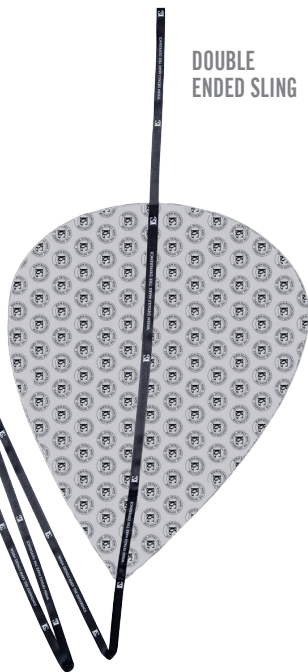

CLAR

BASS

A30 CB

CLAR

BASS

A30 CB

BODY SWAB

MICROFIBER

FAST ABSORBENCY
WASHABLE

DOUBLE ENDED SLING

www.bgfranckbichon.com

WHEN
DETAILS
MAKE THE
DIFFERENCE

MADE IN FRANCE